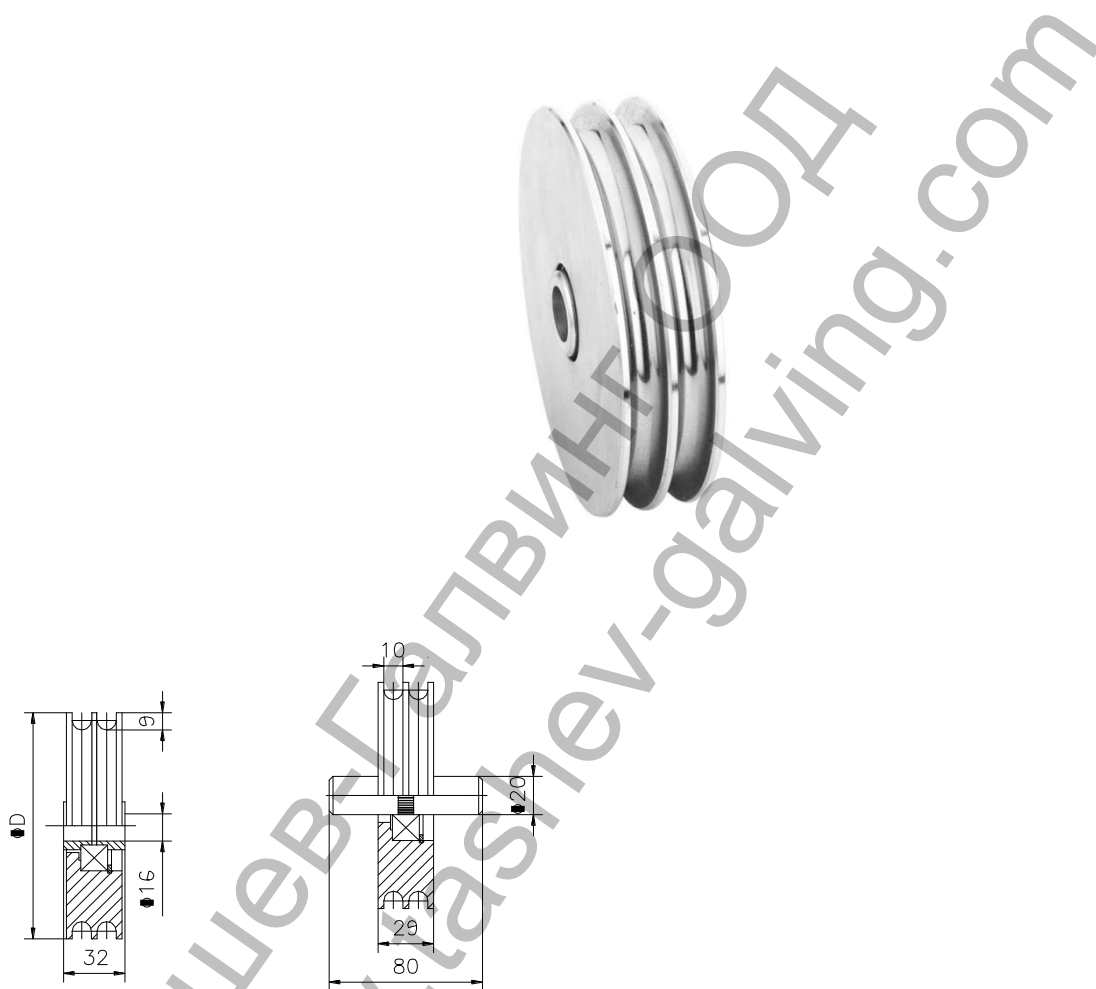

Ролка Estebro® за плъзгачи се врати с втулка ф 120x29 мм,
СТОМАНЕНА

Cod	Dimens.	ØD			Peso Max. Kg
142	100x29	98	8	9,50	655
113	120x29	118	4	7,60	655
114	150x29	147	4	12,50	655
118	180x29	177	4	19,05	655
115	200x29	197	4	24,10	655

Family: Wheels

Material: 11SMn30 steel

Finish: Zinc-plated

Maximum weight supported by the bearing*: See table

Description: Wheel with a 6204 2RS bearing which is installed on overhead doors to allow their opening and closing. It allows the connection of the two cables which support the counterweights placed in both sides of the door, generating a simultaneous elevation movement that avoids possible imbalances or blockages. It can be supplied with reducing sleeves to 16 mm, or with an axle of Ø 20 mm and 80 mm long.
***In perfect conditions of installation, usage and maintenance.**

Продукт: [Ролка Estebro® за плъзгаци се врати с втулка ф 120x29 мм, стоманена](#)

Категория: [Плъзгаци се врати](#)

Бранд: [Estebro®](#)

Категория бранд: [Ролка Estebro®](#)

Ташев-Галвинг ООД
www.tashev-galving.com